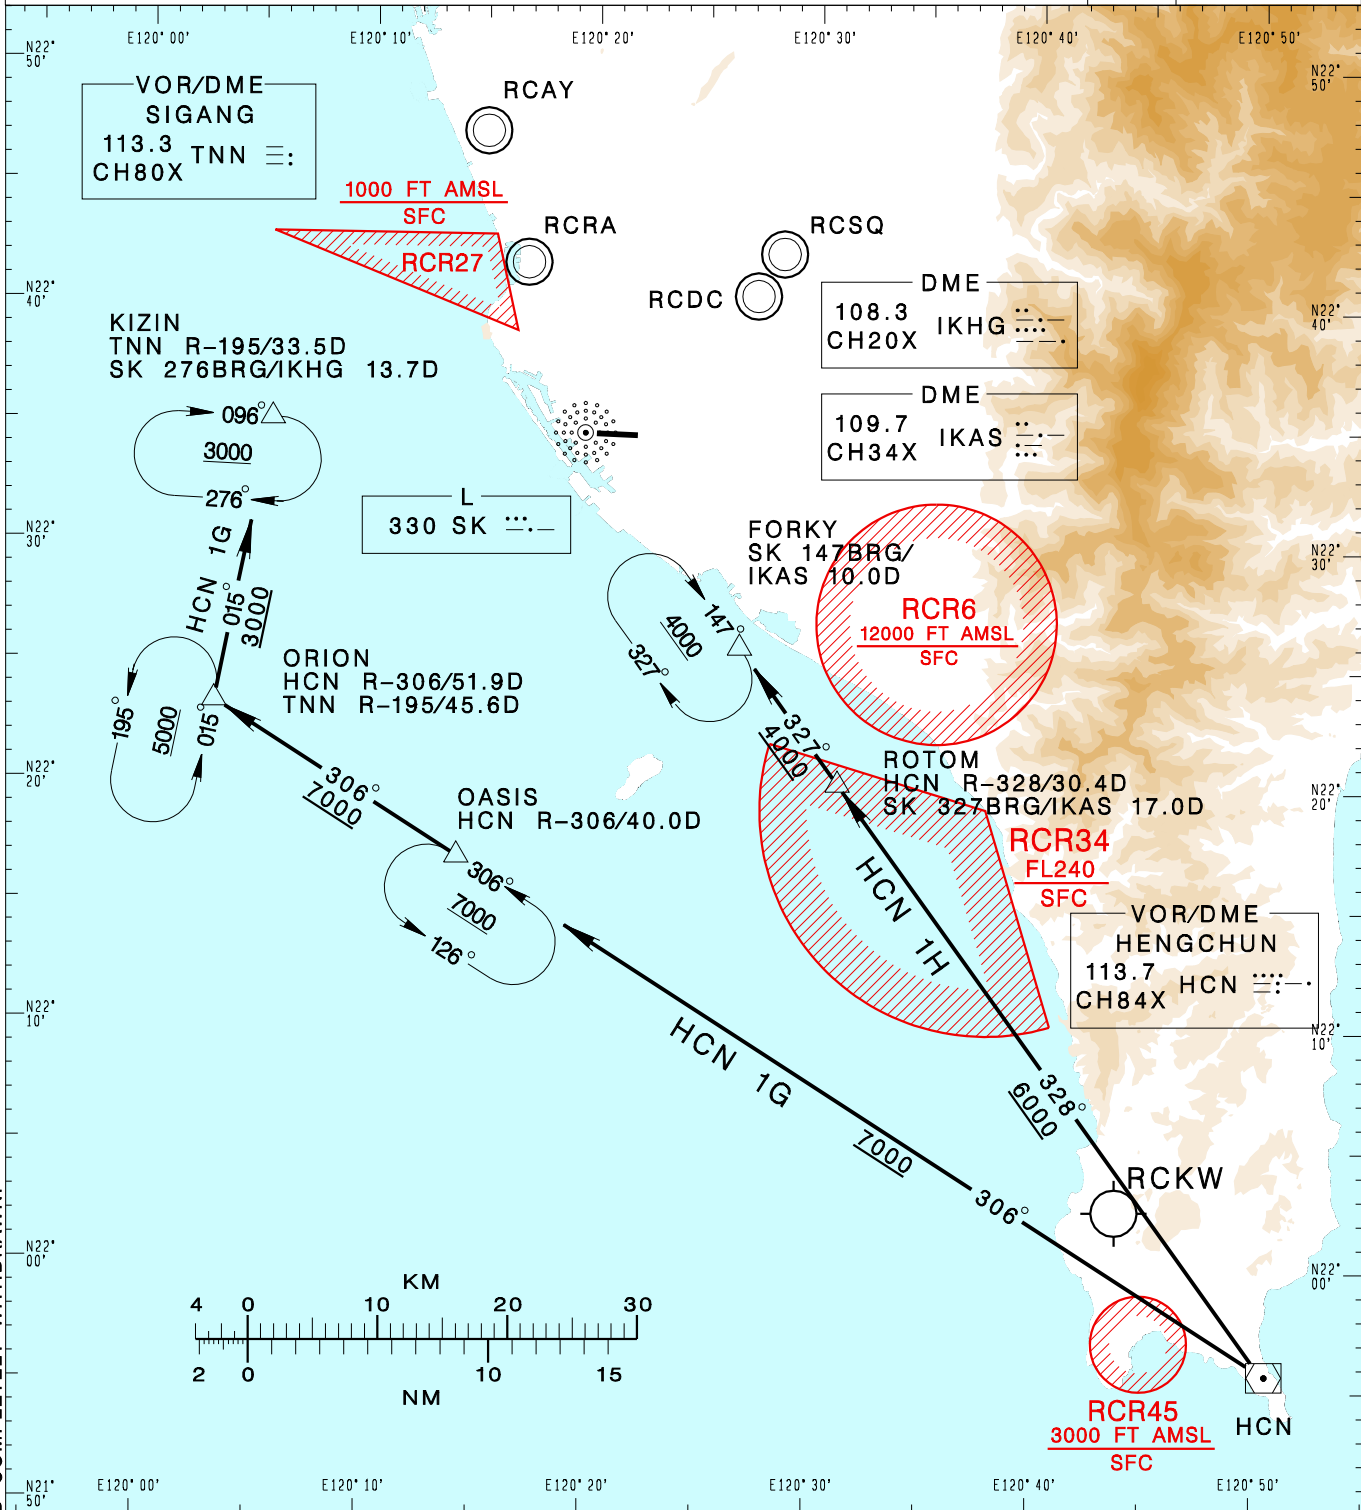

高雄國際機場 KAOHSIUNG INTL AD

RCKH STAR
HCN 1G(RWY09)
HCN 1H(RWY27)

TAIPEI ACC 127.9 129.1	KAOHSIUNG APP 124.7 125.7	ATIS 127.8	<p>VAR 4° W</p> <p>MSA SK 25NM</p>	
Apt Elev: 32'		Trans Level: FL130		Trans Alt: 11,000'
BEARINGS ARE MAGNETIC; DISTANCES ARE NAUTICAL MILES; ELEVATIONS, HEIGHTS IN FEET				

CHANGES: KW NDB COMPLETELY WITHDRAWN.

HENGCHUN ONE GOLF ARRIVAL
Depart HCN, track HCN R-306 to OASIS then ORION, then track TNN R-195 to KIZIN.

HENGCHUN ONE HOTEL ARRIVAL
Depart HCN, track HCN R-328 to ROTOM, then track SK 327BRG to FORKY.